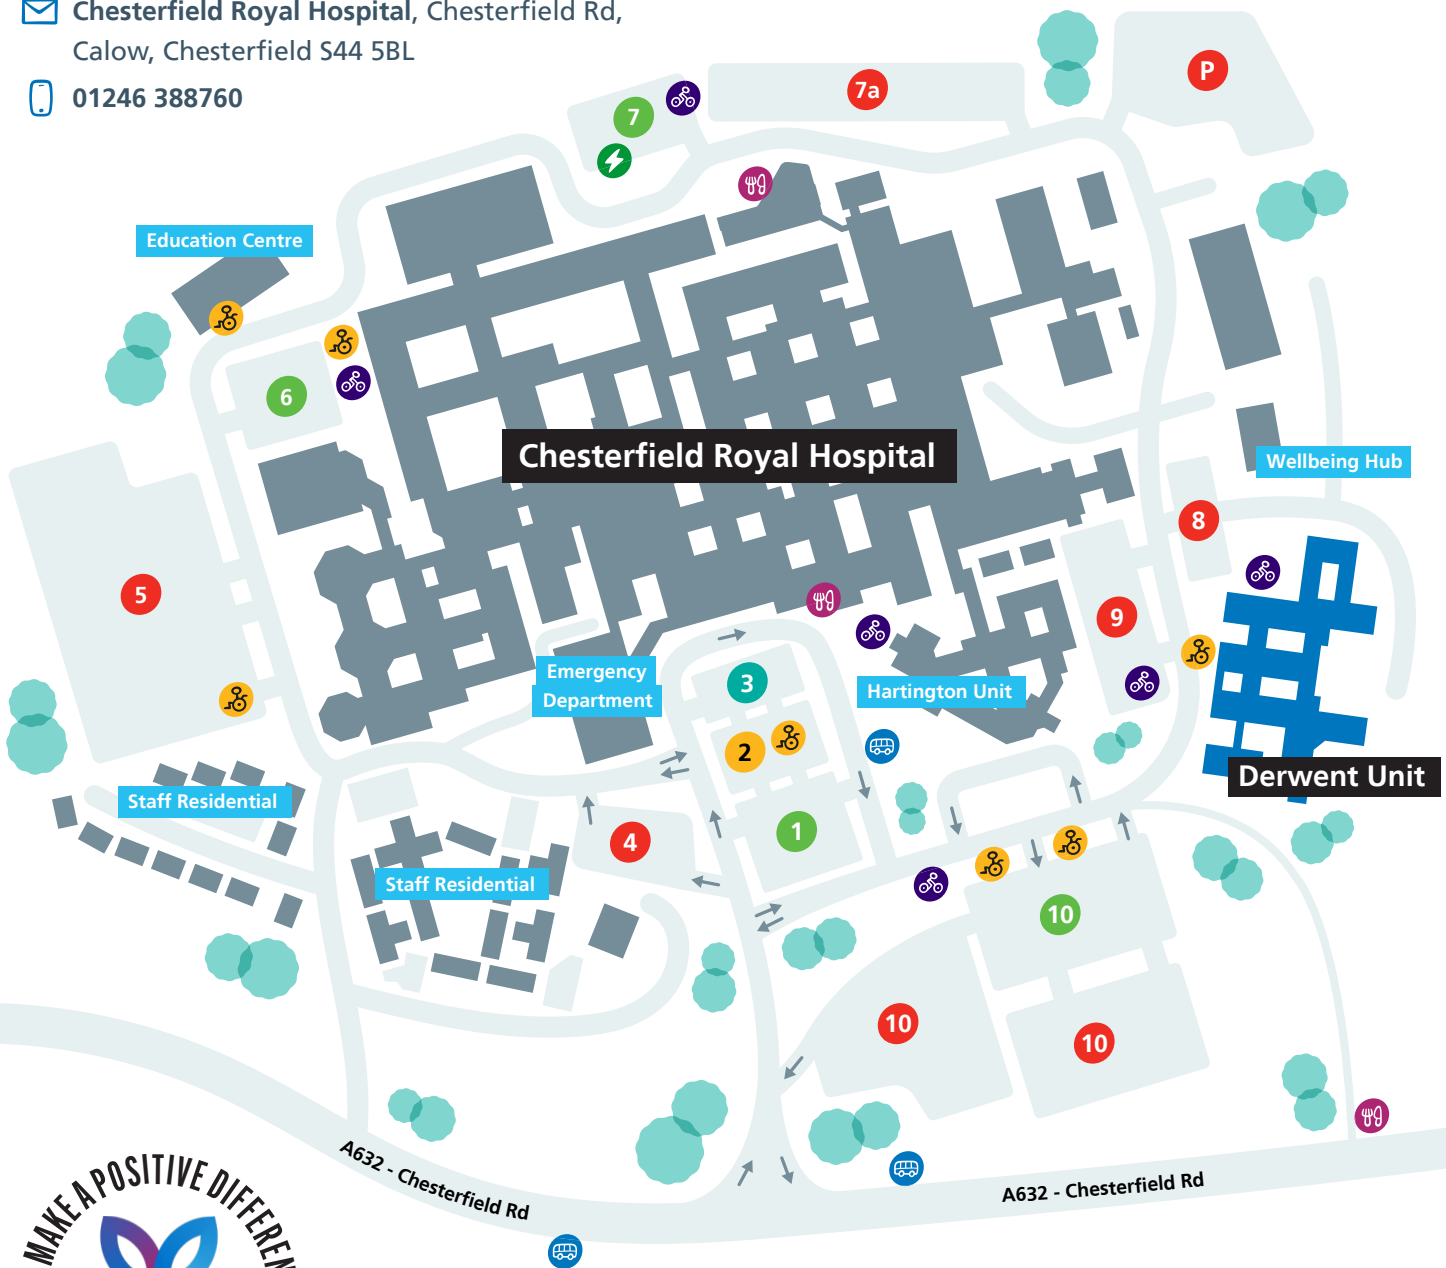

Chesterfield Royal Hospital site map

Derbyshire Healthcare
NHS Foundation Trust

Map key	Car parks for patients and visitors	Drop off and collection zone	Electric Charging Points	Derbyshire	<p>Chesterfield Royal Hospital</p>
	Disabled permit holder parking	Cycle Storage	Food & drink		
	Staff car park	Disabled Parking	Bus Stop		

✉ Chesterfield Royal Hospital, Chesterfield Rd,
Calow, Chesterfield S44 5BL

☎ 01246 388760

www.derbyshirehealthcareft.nhs.uk

DHCFT DERBYSHCFT NHS_DERBYSHIREHEALTHCARE