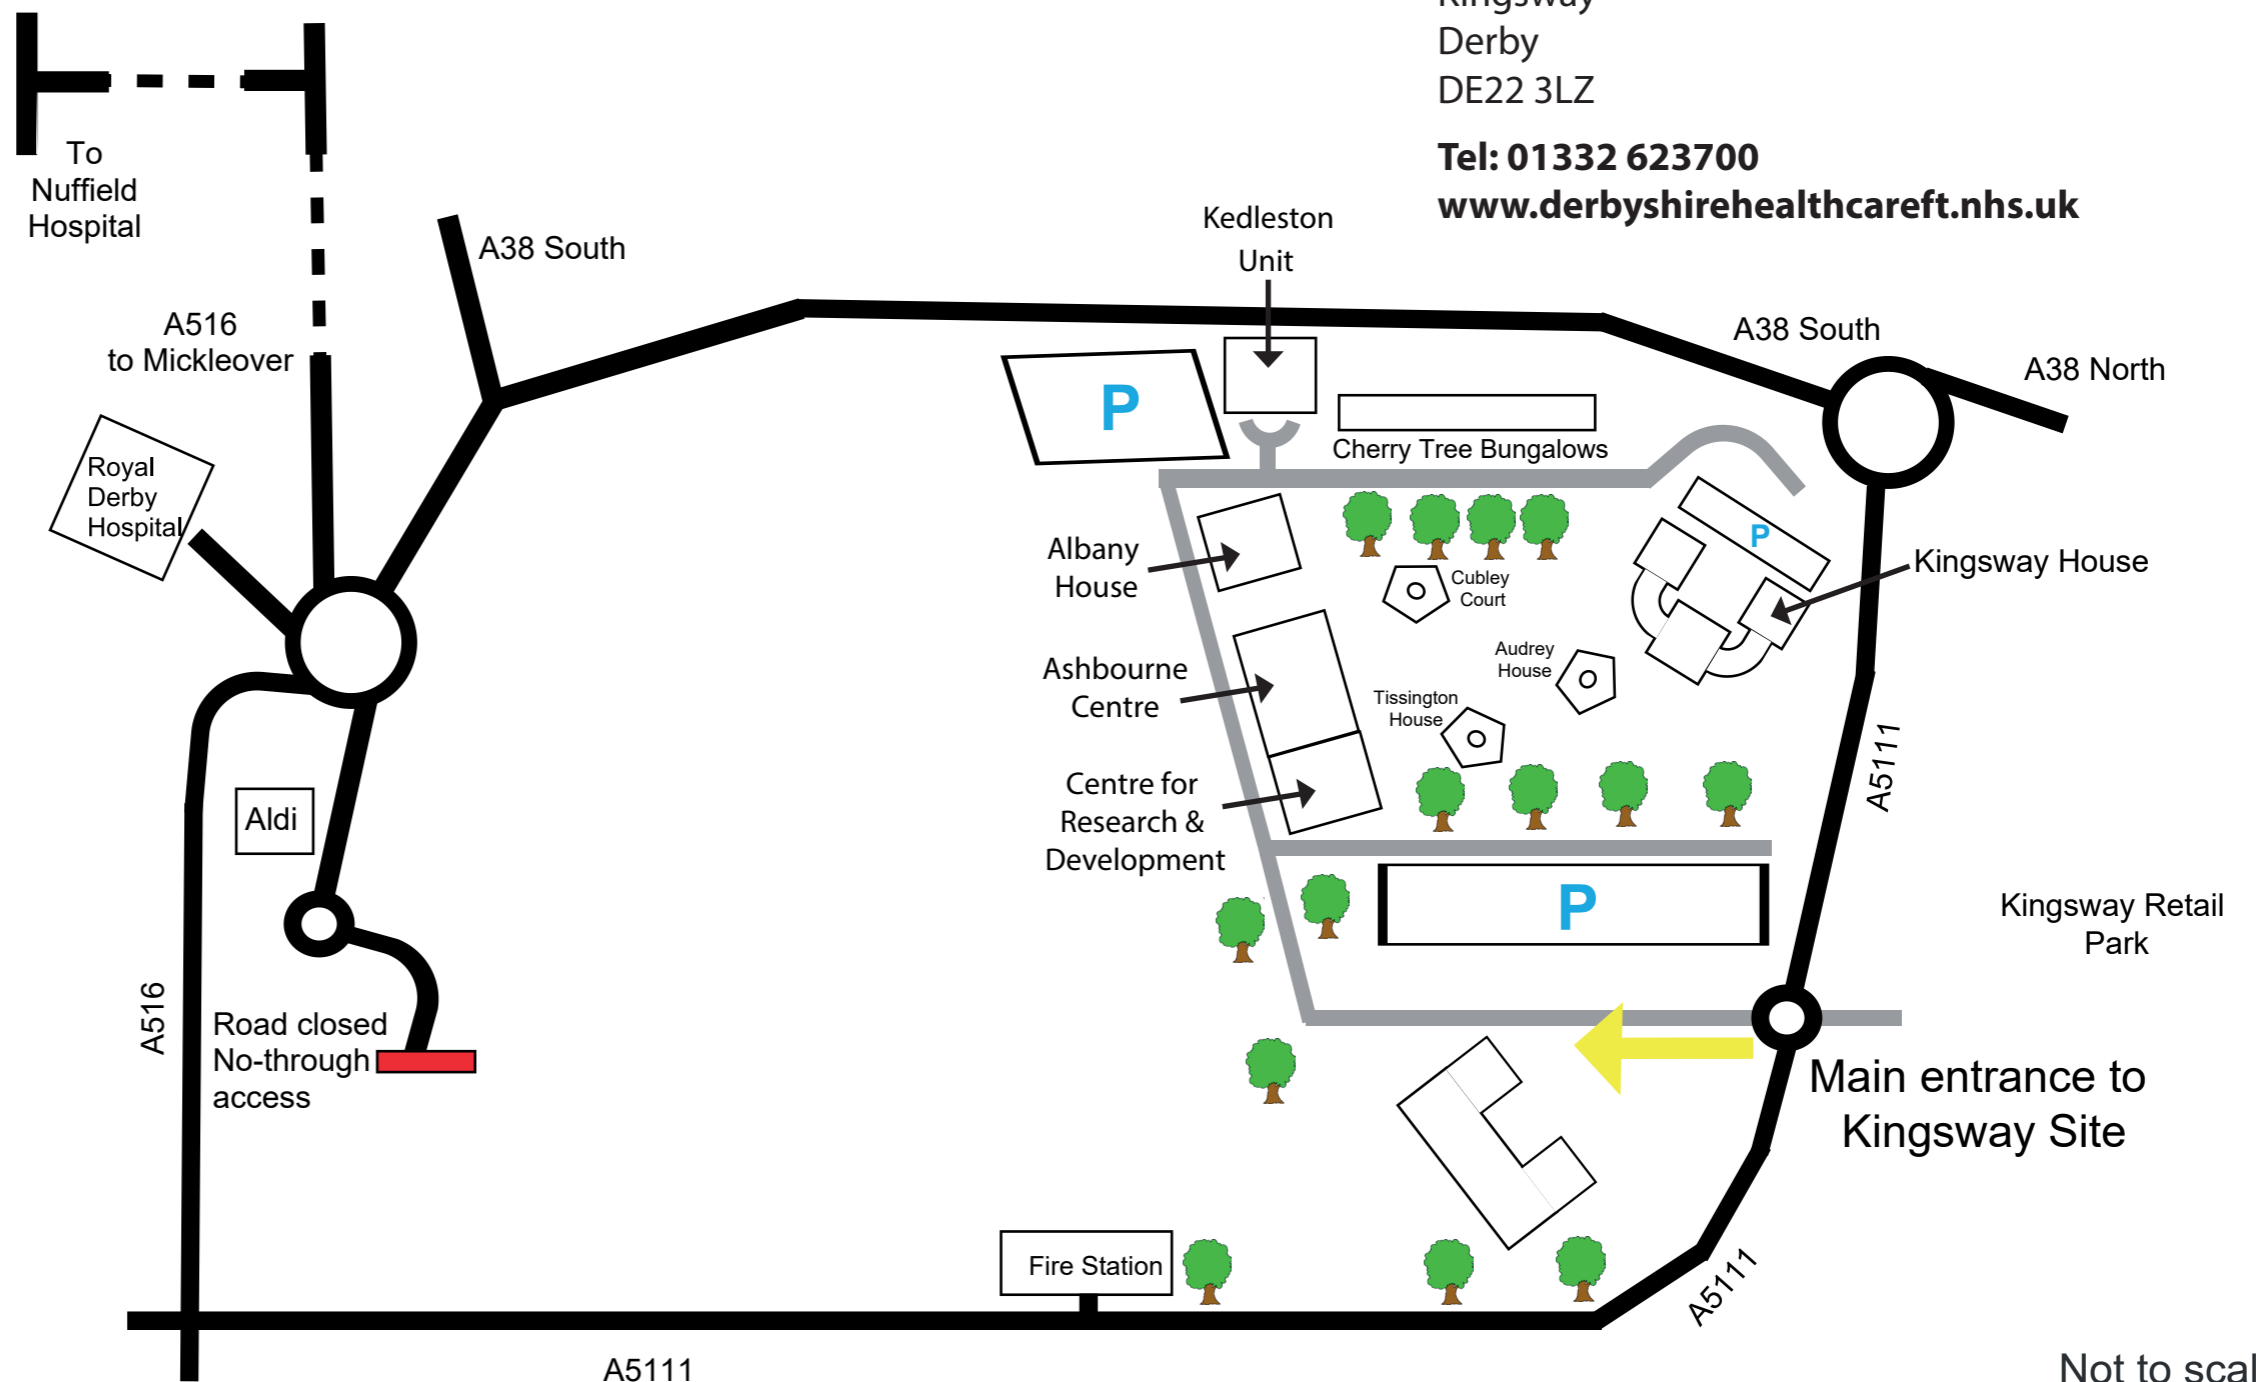

Kingsway Site Map

Derbyshire Healthcare NHS Foundation Trust

Kingsway Site

Kingsway

Derby

DE22 3LZ

Tel: 01332 623700

www.derbyshirehealthcareft.nhs.uk

Not to scale